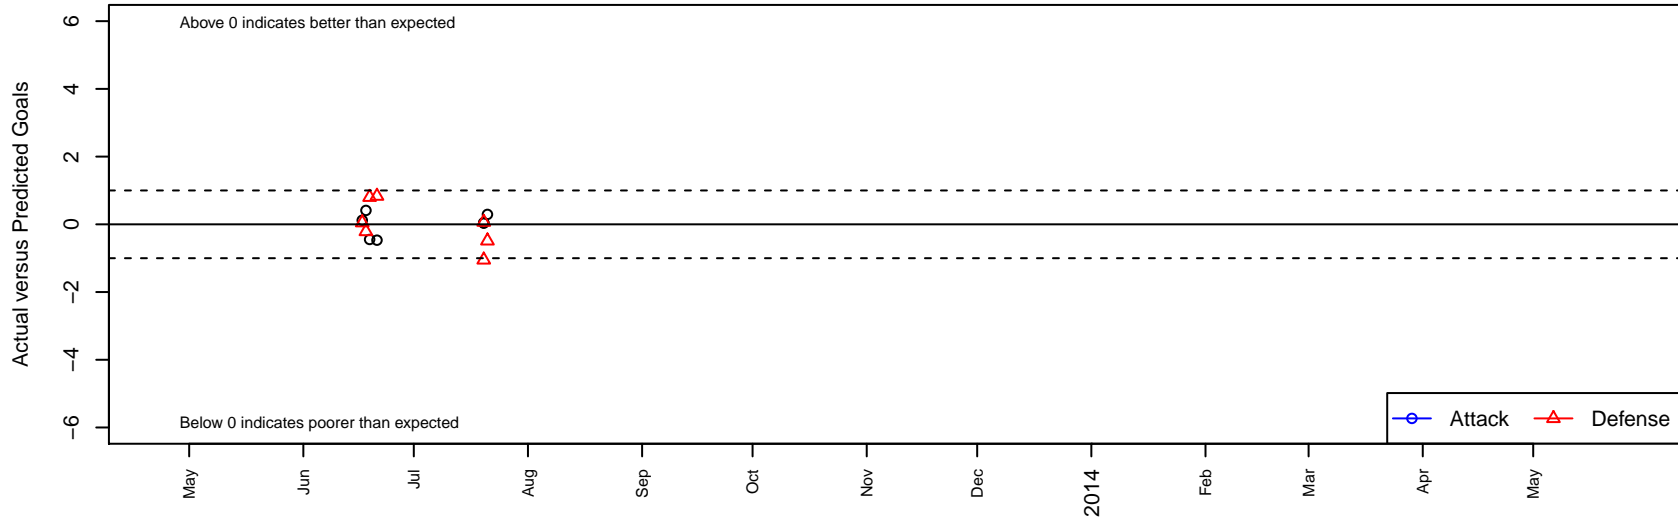

Hawaii Rush 01 Nike G00

, HI
 G00 total strength=1400
 attack=7.72 defense=8.27
 alt names used:
 HAWAII RUSH NIKE 01G (HI)
 Rush 01G Nike (HI) (SWC)

Venues played:
 Far West Regionals U12
 Nike Crossfire Challenge Gold U13

Hawaii Rush 01 Nike G00
 Dots are actual minus expected GF (blue circles) and GA (red triangles).
 Blue line is smoothed change in attack strength. Red is smoothed change in defense strength.

	date	home		away		venue	pred.home	pred.away
8435	2013-07-21	Hawaii Rush 01 Nike G00	3	FC Portland Navy G00	1	Nike Crossfire Challenge Gold U13	2.71	0.51
8390	2013-07-20	Hawaii Rush 01 Nike G00	1	Seattle United Copa G00	1	Nike Crossfire Challenge Gold U13	0.95	1.07
8391	2013-07-20	Hawaii Rush 01 Nike G00	1	Eastside FC Red G00	2	Nike Crossfire Challenge Gold U13	0.97	0.95
8060	2013-06-21	Surf Hawaii 01 G00	1	Hawaii Rush 01 Nike G00	0	Far West Regionals U12	1.83	0.47
8042	2013-06-19	Hawaii Rush 01 Nike G00	0	SC del Sol 01 Orona G00	0	Far West Regionals U12	0.45	0.80
8035	2013-06-18	Celtic Storm 01 Premier G00	1	Hawaii Rush 01 Nike G00	2	Far West Regionals U12	0.79	1.59
8033	2013-06-17	Heat FC 01 RM G00	1	Hawaii Rush 01 Nike G00	1	Far West Regionals U12	1.05	0.88